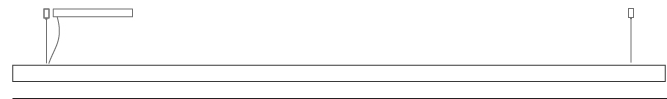

PROJECT	
TYPE	
SPECIFIER	
QUANTITY	
DATE	

LED60 SUSPENSION

D71016-

base number
Color   Finish
Temperature   Options

1. To build a product code in our configurator select the specify button on the base model # product page
2. To build a manual product code on this datasheet choose from the options listed below in blue font and add the suffix to the base model #

GENERAL

Series: Woodlin
Subseries: LED60
Brand: Tunto
Division: Design
Mounting Type: Suspension
Mounting Location: Ceiling
Subcategory: Profile

PHYSICAL

Shape: Rectangle
Length (mm): 1000
Length (in): 39 ³/₈"
Width (mm): 60
Width (in): 2 ³/₈"
Height (mm): 60
Height (in): 2 ³/₈"
Max. Overall Height (mm): 2060
Max. Overall Height (in): 81 ¹/₈"
Light Distribution: Direct
Diffuser: Opal
Fixture Finish: [WAL](#) / [ASH](#) / [OAK](#) / [BLK](#) / [WHI](#)
Fixture Material: Wood
Cable Details: 2000mm / 78 3/4"

ELECTRICAL

Lamp Type: LED
Input Wattage (W): 43
Total Output Wattage (W): 38
Dimming: Tri-Mode (Non-Dimming and Phase Dimming (120Vac only) and 0-10V Dimming)
Driver Included: Yes
Driver Location: Integrated
Driver Type: Constant Current - Universal
Driver Class: Class 2
Input Voltage (V): 120 - 277
Constant Current (MA): 700

LED

Color Temperature (°K): [2700](#) / [3000](#) / [4000](#)
Max. Delivered Lumen (lm): 3240
CRI: >93 CRI
Lamp Life (hrs): 50000

OPTICAL

RATINGS AND CERTIFICATIONS

Certified By: Certified for North American Standards
IP rating: IP20

1000mm 39 ³/₈"

60mm 2 ³/₈"

Direct