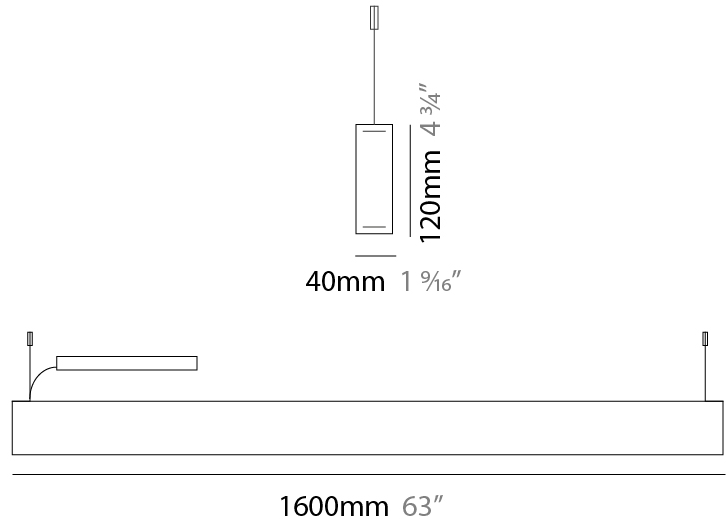

PROJECT _____
TYPE _____
SPECIFIER _____
QUANTITY _____
DATE _____

LED120 SUSPENSION

D71026-

base number   Color   Finish
Temperature   Options

1. To build a product code in our configurator select the specify button on the base model # product page
2. To build a manual product code on this datasheet choose from the options listed below in blue font and add the suffix to the base model #

GENERAL

Series: Woodlin
Subseries: LED120
Brand: Tunto
Division: Design
Mounting Type: Suspension
Mounting Location: Ceiling
Subcategory: Profile

PHYSICAL

Shape: Rectangle
Length (mm): 1600
Length (in): 63
Width (mm): 40
Width (in): 1 9/16
Height (mm): 120
Height (in): 4 3/4
Max. Overall Height (mm): 2120
Max. Overall Height (in): 83 7/16
Light Distribution: Direct / Indirect
Diffuser: Opal
Fixture Finish: WAL / ASH / OAK / BLK / WHI
Fixture Material: Wood
Cable Details: 2000mm / 78 3/4"

ELECTRICAL

Lamp Type: LED
Input Wattage (W): 74
Total Output Wattage (W): 63
Dimming: Tri-Mode (Non-Dimming and Phase Dimming (120Vac only) and 0-10V Dimming)
Driver Included: Yes
Driver Location: Integrated
Driver Type: Constant Current - Universal
Driver Class: Class 2
Input Voltage (V): 120 - 277
Constant Current (MA): 700

LED

Color Temperature (°K): 2700 / 3000 / 4000
Max. Delivered Lumen (lm): 3600
CRI: >93 CRI
Lamp Life (hrs): 50000

OPTICAL

RATINGS AND CERTIFICATIONS

Certified By: Certified for North American Standards
IP rating: IP20